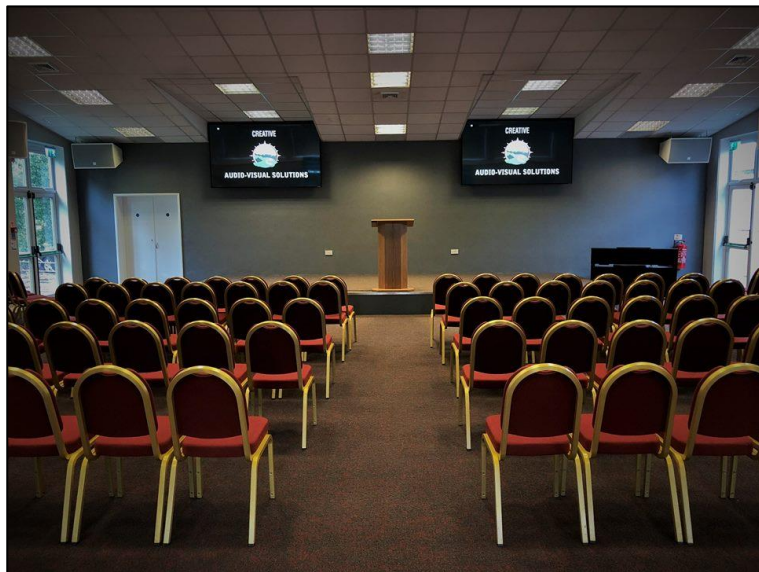

CREATIVE AUDIO-VISUAL SOLUTIONS

CCT High Leigh Conference Centre

Multi-Room Conference System

CAVS were recently commissioned to replace all audio-visual systems within CCT's High Leigh conference centre in Hoddesden. Electrovoice speakers, amplification and processing have been used extensively to provide flexible and intelligible sound reproduction from speech to full range live music with Allen & Heath ZED series mixing consoles. Multiple Christie and Philips commercial displays have been installed, including dual 98" LED panels within the main Yewtree venue – driven via Kramer switchers. The Chapel is a multi-purpose conference and wedding venue with a flexible audio and visual system for use in all orientations including portable 65" LED display and full range Electrovoice performance sound system.